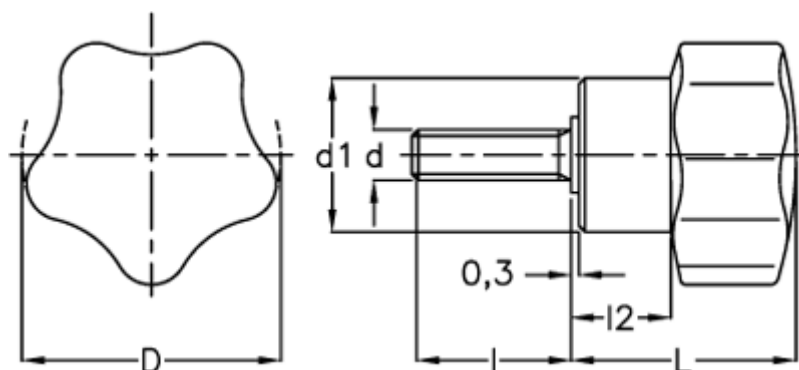

Data Sheet

Article number: 2302066131

Description: E+G Lobe knob
VC.192/25 p-M6x10

Measures

D	= 25
d1	= 15
d 6g	= M6
l	= 10
L	= 21
l2	= 9